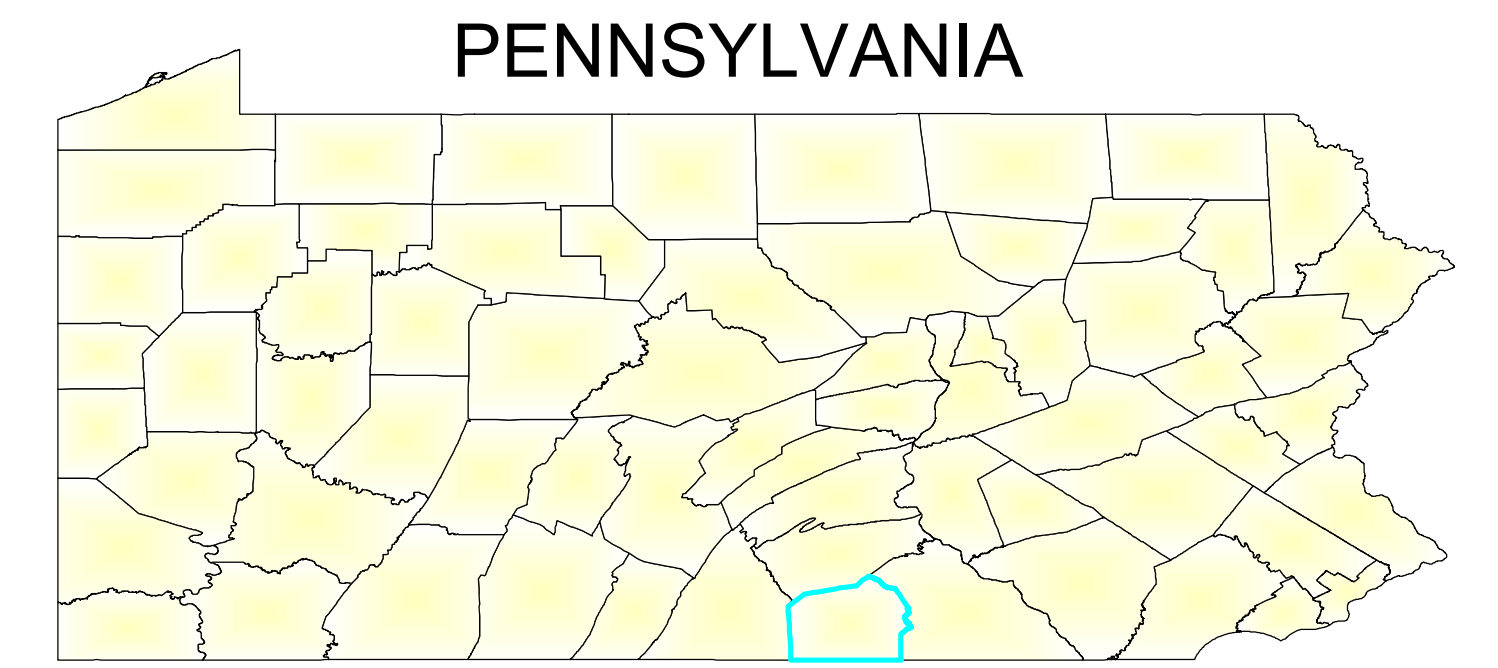

Watersheds of Adams County, Pennsylvania

ADAMS COUNTY PA CHAPTER #323

Legend

-  Watersheds
-  Stocked Ponds Reservoirs
-  Approved Trout Waters
-  Stocked Stream Locations
-  Major Streams
-  Boroughs
-  County Boundary

This map is for illustration purposes only. Adams County Office of Planning & Development does not assume any responsibility for the information presented on this map.

Source:
Streams and Approved Trout Waters: PASDA
Stocked Streams: Adams County Trout Unlimited
Prepared by: ACOPD 1/21/20 MAC

OF
Frederick County

Carroll County

York County

Cumberland County

Franklin County