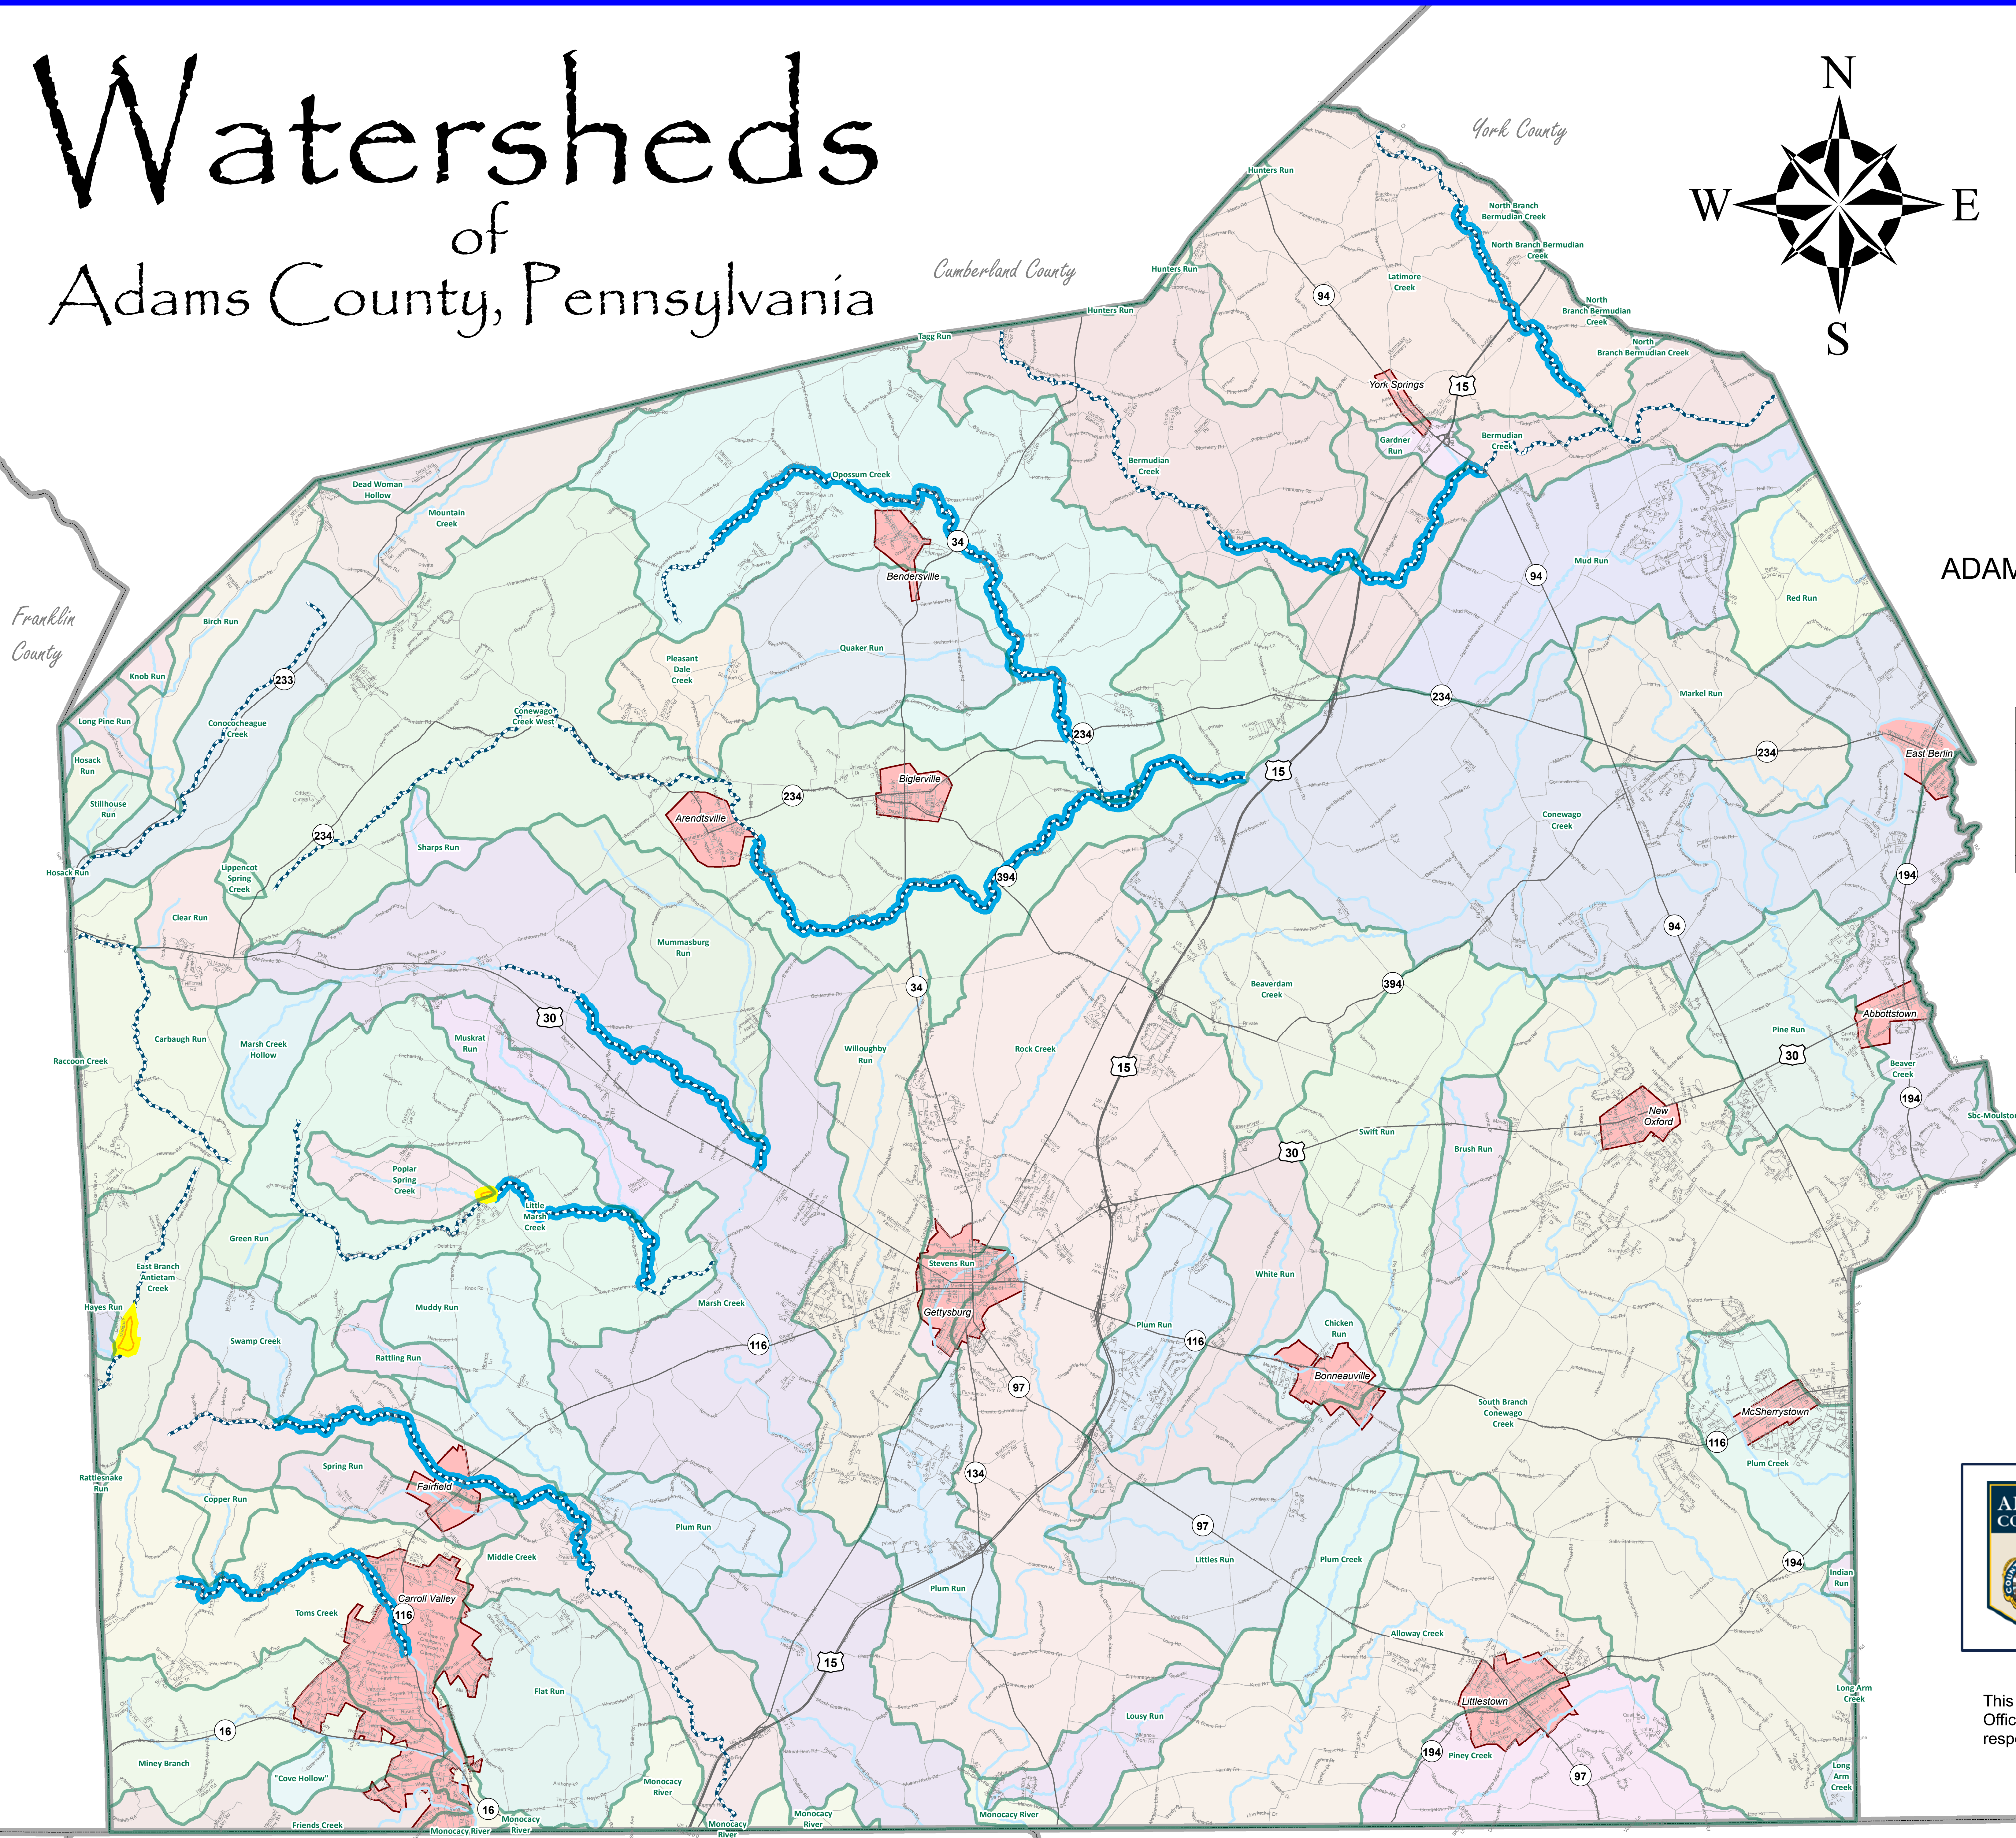

Watersheds of Adams County, Pennsylvania

ADAMS COUNTY PA CHAPTER #323

Legend

-  Watersheds
-  Stocked Ponds Reservoirs
-  Approved Trout Waters
-  Stocked Stream Locations
-  Major Streams
-  Boroughs
-  County Boundary

This map is for illustration purposes only. Adams County Office of Planning & Development does not assume any responsibility for the information presented on this map.

Source:
Streams and Approved Trout Waters: PASDA
Stocked Streams: Adams County Trout Unlimited
Prepared by: ACOPD 1/21/20 MAC

OF
Frederick County

Carroll County

York County

Cumberland County

Franklin County